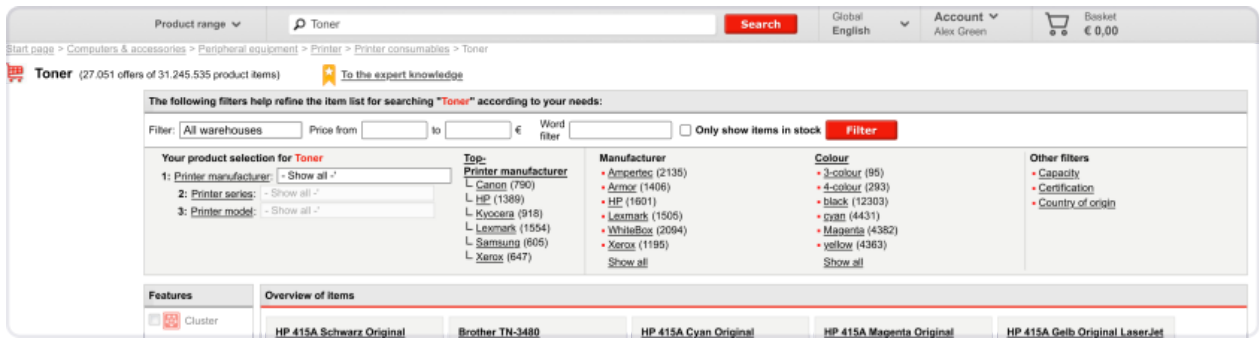

How to view search results in list and gallery view

View your search results in gallery view or in list view by selecting the relevant option – either by clicking on ‘Gallery’ or ‘List’.