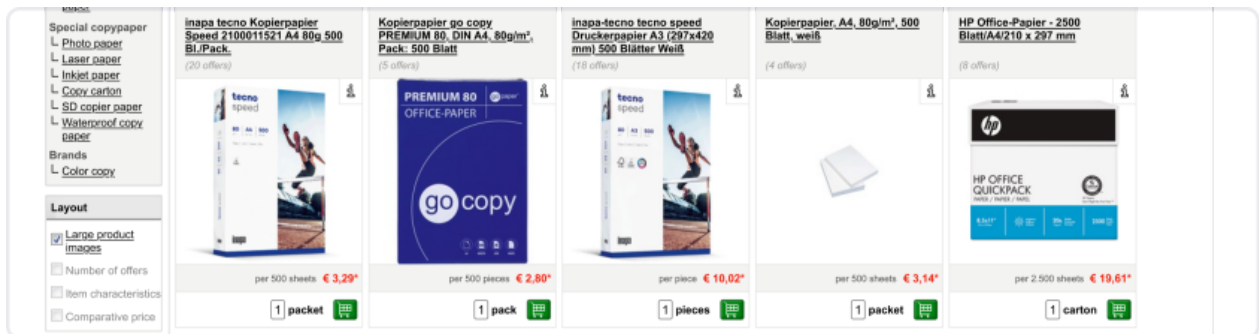

How to sort search results

When searching on Unite, items from your preferred suppliers are listed at the top. If you don't have additional supplier catalogues, the results are sorted automatically so that the best matching items based on your search appear first. To sort your search results, click on the ‘Sort by’ drop-down menu, where you can sort your results by relevance, or lowest or highest price.